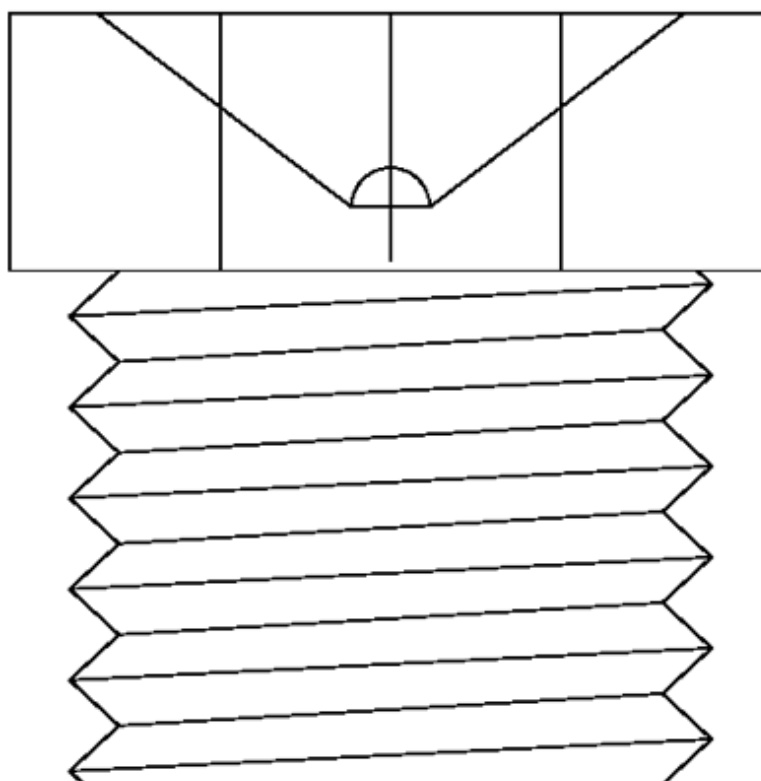

Data Sheet

Article number: 53091103

Description: KLEE Flush type lubrication nipple DIN 3405
D1 straight, G3/8

Measures

Thread = G3/8